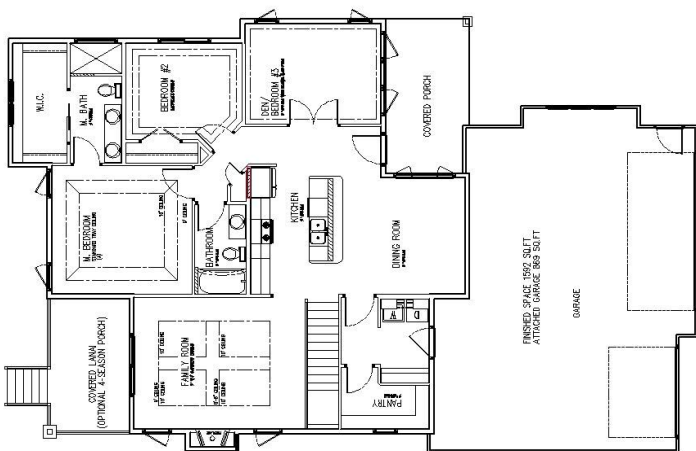

The Bergen *(similar to...)*

Villa Ranch | Approx. 1592 Sq. Ft. | Kitchen = 13'9" x 11'6" | Dining Room = 12'0" x 8'8" | Living Room = 21'1" x 13'9" | Master Bedroom = 13'4" x 14'5"

- Cozy Cottage-Inspired Exterior
- Covered Deck/Patio with Stone Column(s)
- Sod, Sprinkler, Landscape Rock, Edging, Trees & Shrubs
- Slab on Grade (option to build with basement)
- 2 or 3 Stall Garage
- Handicap Accessible
- Granite Countertops
- Hardwood Flooring
- Soft-close Custom Cabinetry
- Stove, Refrigerator, Dishwasher, Microwave Range, Washer & Dryer
- Large Master Vanity, Walk-in Tile Shower & Walk-in Closet
- 9-foot, Vaulted, Tray, Coffered and/or Racetrack Ceilings
- 95% Efficient Natural Gas Furnace
- 50-Gallon Electric Water Heater
- Part of Cherry Lake Reserve Homeowners Association
- Please, call us for more details!