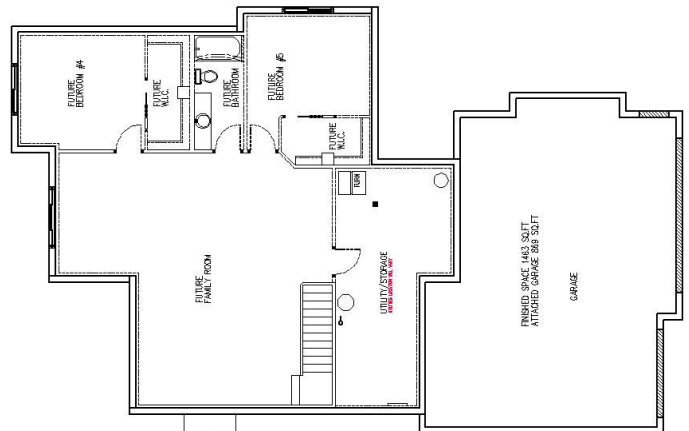

The Bergen *(similar to...)*

Villa Ranch | Approx. 1592 Sq. Ft. | Kitchen = 13'9" x 11'6" | Dining Room = 12'0" x 8'8" | Living Room = 21'1" x 13'9" | Master Bedroom = 13'4" x 14'5"

- Cozy Cottage-Inspired Exterior
- Covered Deck/Patio with Stone Column(s)
- Sod, Sprinkler, Landscape Rock, Edging, Trees & Shrubs
- Slab on Grade (option to build with basement)
- 2 or 3 Stall Garage
- Handicap Accessible
- Granite Countertops
- Hardwood Flooring
- Soft-close Custom Cabinetry
- Stove, Refrigerator, Dishwasher, Microwave Range, Washer & Dryer
- Large Master Vanity, Walk-in Tile Shower & Walk-in Closet
- 9-foot, Vaulted, Tray, Coffered and/or Racetrack Ceilings
- 95% Efficient Natural Gas Furnace
- 50-Gallon Electric Water Heater
- Part of Cherry Lake Reserve Homeowners Association
- Please, call us for more details!