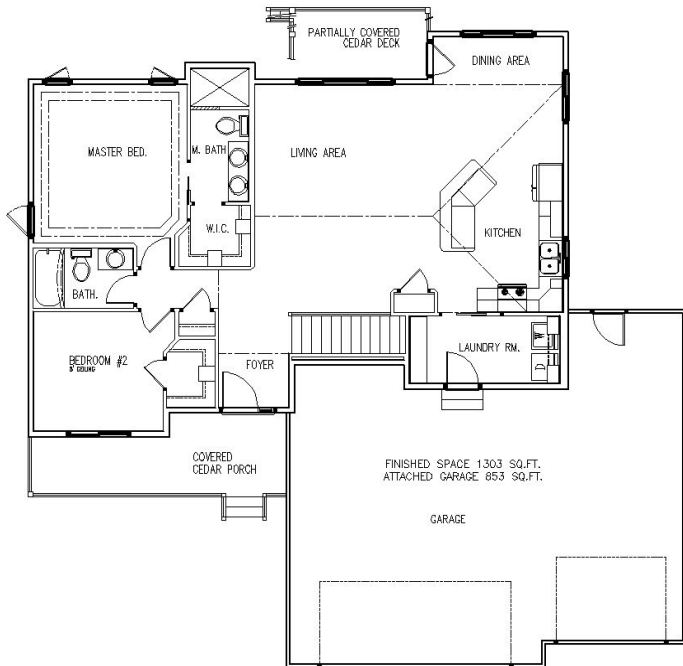

The Beresford *(similar to...)*

Ranch | Approx. 1303 Sq. Ft. | Kitchen = 12'6" x 13'6" | Dining Room = 11'0" x 10'6" | Living Room = 15'6" x 14'8" | Master Bedroom = 13'0" x 13'2"

- 14 Seer Air Conditioner
- 95% Efficient Natural Gas Furnace
- 50 Gallon Electric Water Heater
- 2x6 Exterior Wall Construction
- 30 Year Warranty LP Smart Siding
- Garbage Disposal
- Stove, Refrigerator, Dishwasher & Microwave Range
- 1 Garage Door Opener
- Unfinished Basement
- Poplar Woodwork Throughout
- Maintenance Free, High-Performance Windows
- Vaulted Ceiling
- Cedar Deck
- Call for more details!