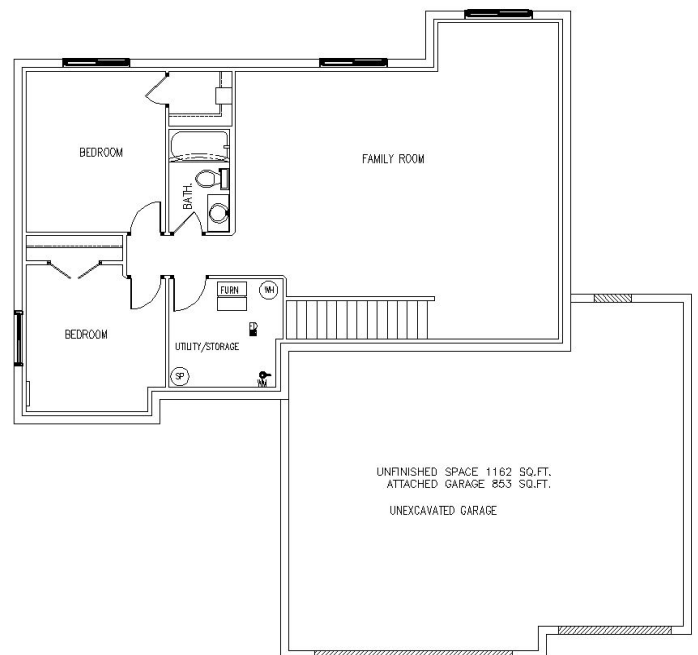

The Beresford *(similar to...)*

Ranch | Approx. 1303 Sq. Ft. | Kitchen = 12'6" x 13'6" | Dining Room = 11'0" x 10'6" | Living Room = 15'6" x 14'8" | Master Bedroom = 13'0" x 13'2"

- 14 Seer Air Conditioner
- 95% Efficient Natural Gas Furnace
- 50 Gallon Electric Water Heater
- 2x6 Exterior Wall Construction
- 30 Year Warranty LP Smart Siding
- Garbage Disposal
- Stove, Refrigerator, Dishwasher & Microwave Range
- 1 Garage Door Opener
- Unfinished Basement
- Poplar Woodwork Throughout
- Maintenance Free, High-Performance Windows
- Vaulted Ceiling
- Cedar Deck
- Call for more details!