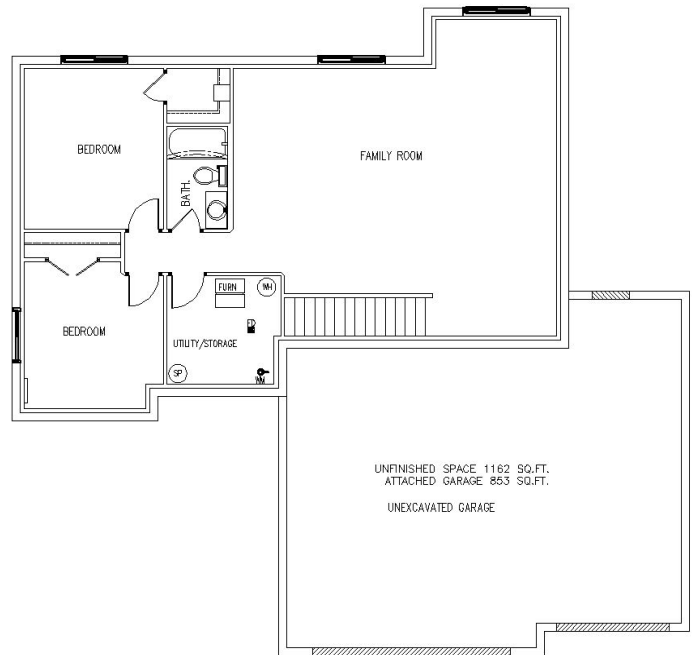

The Beresford *(similar to...)*

Ranch | Approx. 1303 Sq. Ft. | Kitchen = 12'6" x 13'6" | Dining Room = 11'0" x 10'6" | Living Room = 15'6" x 14'8" | Master Bedroom = 13'0" x 13'2"

- 14 Seer Air Conditioner
- 95% Efficient Natural Gas Furnace
- 50 Gallon Electric Water Heater
- 2x6 Exterior Wall Construction
- 30 Year Warranty LP Smart Siding
- Garbage Disposal
- Stove, Refrigerator, Dishwasher & Microwave Range
- 1 Garage Door Opener
- Unfinished Basement
- Poplar Woodwork Throughout
- Maintenance Free, High-Performance Windows
- Vaulted Ceiling
- Cedar Deck
- Call for more details!