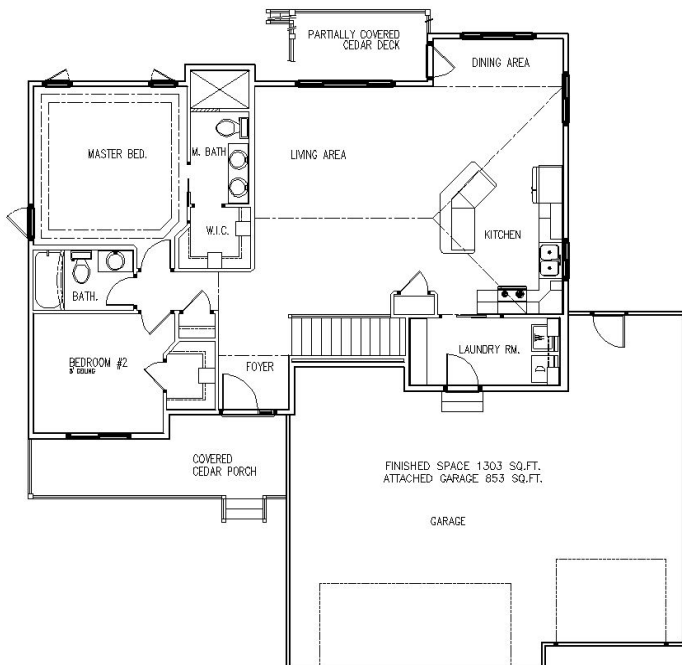

The Beresford *(similar to...)*

Ranch | Approx. 1303 Sq. Ft. | Kitchen = 12'6" x 13'6" | Dining Room = 11'0" x 10'6" | Living Room = 15'6" x 14'8" | Master Bedroom = 13'0" x 13'2"

- 14 Seer Air Conditioner
- 95% Efficient Natural Gas Furnace
- 50 Gallon Electric Water Heater
- 2x6 Exterior Wall Construction
- 30 Year Warranty LP Smart Siding
- Garbage Disposal
- Stove, Refrigerator, Dishwasher & Microwave Range
- 1 Garage Door Opener
- Unfinished Basement
- Poplar Woodwork Throughout
- Maintenance Free, High-Performance Windows
- Vaulted Ceiling
- Cedar Deck
- Call for more details!