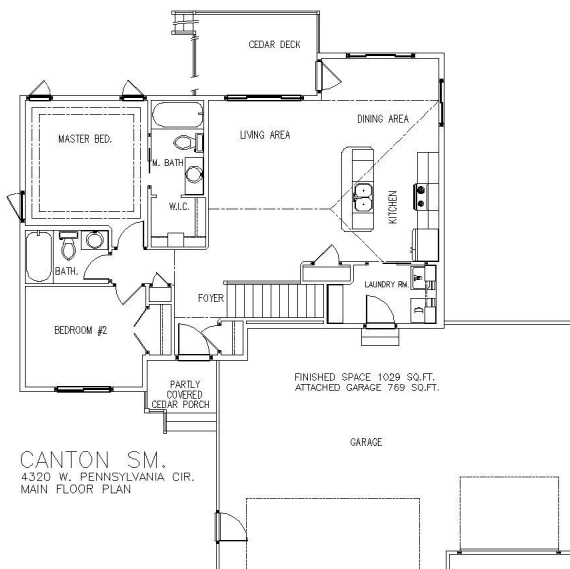

The Canton (Modified) *(similar to...)*

Ranch | Approx. 1029 Sq. Ft. | Kitchen = 11'4" x 11'0" | Dining Room = 11'0" x 8'10" | Living Room = 10'6" x 14'1" | Master Bedroom = 11'6" x 11'9"

- 14 Seer Air Conditioner
- 95% Efficient Natural Gas Furnace
- 50 Gallon Electric Water Heater
- 2x6 Exterior Wall Construction
- 30 Year Warranty LP Smart Siding
- Garbage Disposal
- Stove, Refrigerator, Dishwasher & Microwave Range
- 1 Garage Door Opener
- Unfinished Basement
- Poplar Woodwork Throughout
- Maintenance Free, High-Performance Windows
- Vaulted Ceiling
- Cedar Deck
- Call for more details!