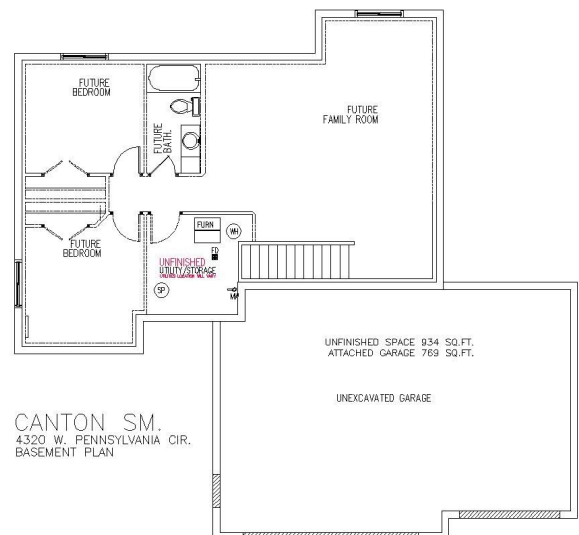

The Canton (Modified) *(similar to...)*

Ranch | Approx. 1029 Sq. Ft. | Kitchen = 11'4" x 11'0" | Dining Room = 11'0" x 8'10" | Living Room = 10'6" x 14'1" | Master Bedroom = 11'6" x 11'9"

- 14 Seer Air Conditioner
- 95% Efficient Natural Gas Furnace
- 50 Gallon Electric Water Heater
- 2x6 Exterior Wall Construction
- 30 Year Warranty LP Smart Siding
- Garbage Disposal
- Stove, Refrigerator, Dishwasher & Microwave Range
- 1 Garage Door Opener
- Unfinished Basement
- Poplar Woodwork Throughout
- Maintenance Free, High-Performance Windows
- Vaulted Ceiling
- Cedar Deck
- Call for more details!