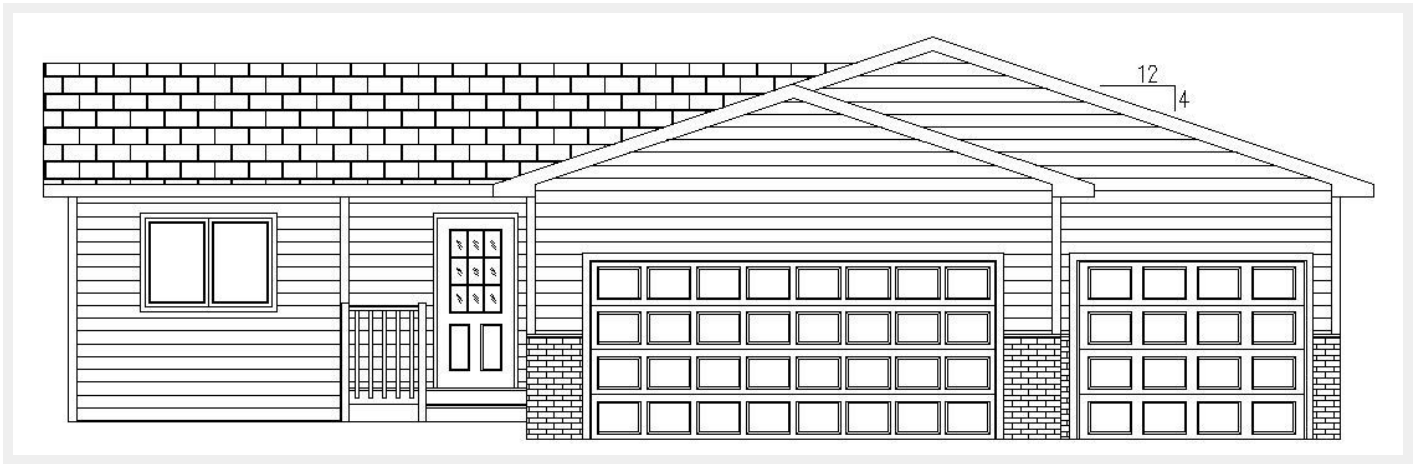

The Canton (Modified) Small *(similar to...)*

Ranch | Approx. 924 Sq. Ft. | Kitchen = 11'3" x 10'6" | Dining Room = 9'6" x 10'0" | Living Room = 10'9" x 12'0" | Master Bedroom = 10'7" x 12'6"

- 14 Seer Air Conditioner
- 95% Efficient Natural Gas Furnace
- 50 Gallon Electric Water Heater
- 2x6 Exterior Wall Construction
- 30 Year Warranty LP Smart Siding
- Garbage Disposal
- Stove, Refrigerator, Dishwasher & Range Hood
- Unfinished Basement
- Poplar Woodwork Throughout
- Maintenance Free, High-Performance Windows
- Vaulted Ceiling
- Cedar Deck