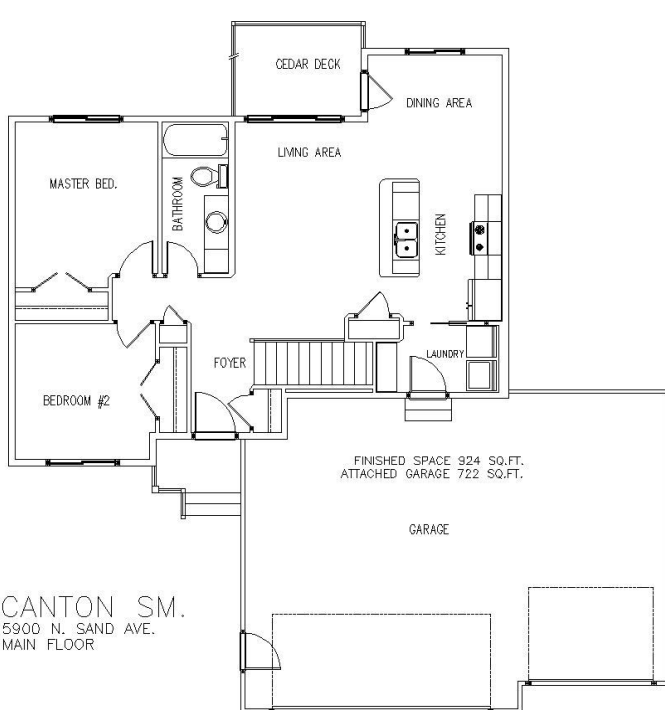

The Canton (Modified) Small *(similar to...)*

Ranch | Approx. 924 Sq. Ft. | Kitchen = 11'3" x 10'6" | Dining Room = 9'6" x 10'0" | Living Room = 10'9" x 12'0" | Master Bedroom = 10'7" x 12'6"

- 14 Seer Air Conditioner
- 95% Efficient Natural Gas Furnace
- 50 Gallon Electric Water Heater
- 2x6 Exterior Wall Construction
- 30 Year Warranty LP Smart Siding
- Garbage Disposal
- Stove, Refrigerator, Dishwasher & Range Hood
- Unfinished Basement
- Poplar Woodwork Throughout
- Maintenance Free, High-Performance Windows
- Vaulted Ceiling
- Cedar Deck