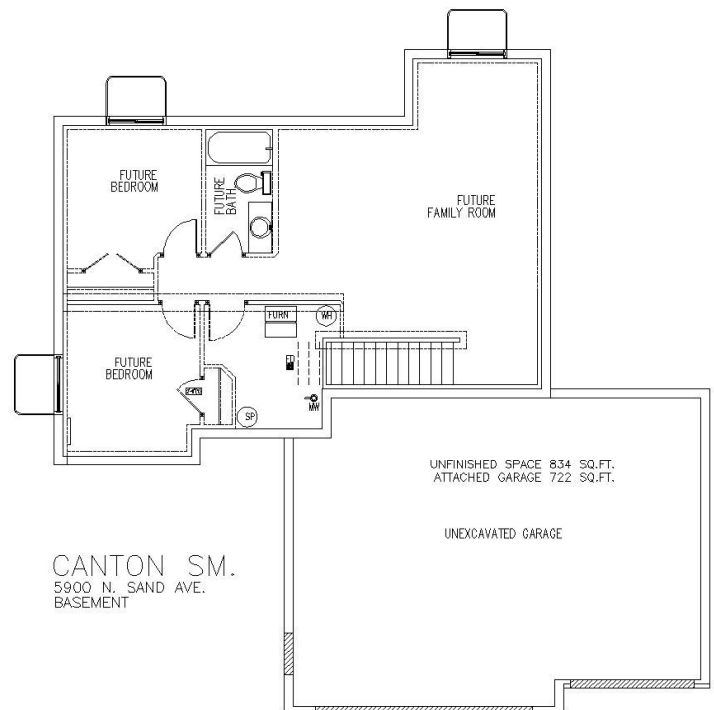

The Canton (Modified) Small *(similar to...)*

Ranch | Approx. 924 Sq. Ft. | Kitchen = 11'3" x 10'6" | Dining Room = 9'6" x 10'0" | Living Room = 10'9" x 12'0" | Master Bedroom = 10'7" x 12'6"

- 14 Seer Air Conditioner
- 95% Efficient Natural Gas Furnace
- 50 Gallon Electric Water Heater
- 2x6 Exterior Wall Construction
- 30 Year Warranty LP Smart Siding
- Garbage Disposal
- Stove, Refrigerator, Dishwasher & Range Hood
- Unfinished Basement
- Poplar Woodwork Throughout
- Maintenance Free, High-Performance Windows
- Vaulted Ceiling
- Cedar Deck