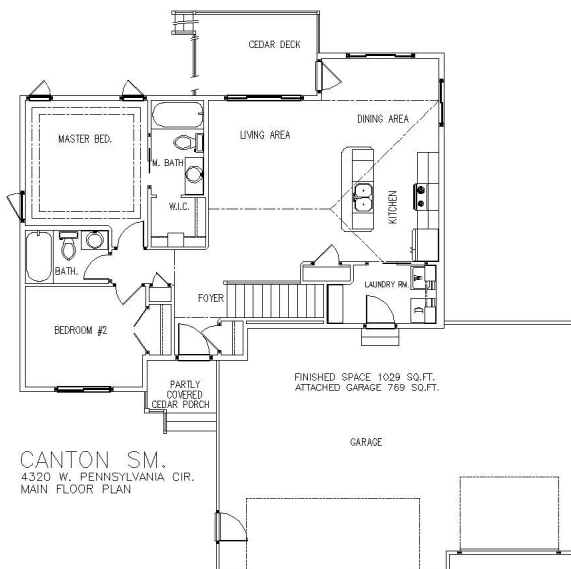

# The Canton (Modified) *(similar to...)*

Ranch | Approx. 1029 Sq. Ft. | Kitchen = 11'4" x 11'0" | Dining Room = 11'0" x 8'10" | Living Room = 10'6" x 14'1" | Master Bedroom = 11'6" x 11'9"

- 14 Seer Air Conditioner
- 95% Efficient Natural Gas Furnace
- 50 Gallon Electric Water Heater
- 2x6 Exterior Wall Construction
- 30 Year Warranty LP Smart Siding
- Garbage Disposal
- Stove, Refrigerator, Dishwasher & Microwave Range
- 1 Garage Door Opener
- Unfinished Basement
- Poplar Woodwork Throughout
- Maintenance Free, High-Performance Windows
- Vaulted Ceiling
- Cedar Deck
- Call for more details!