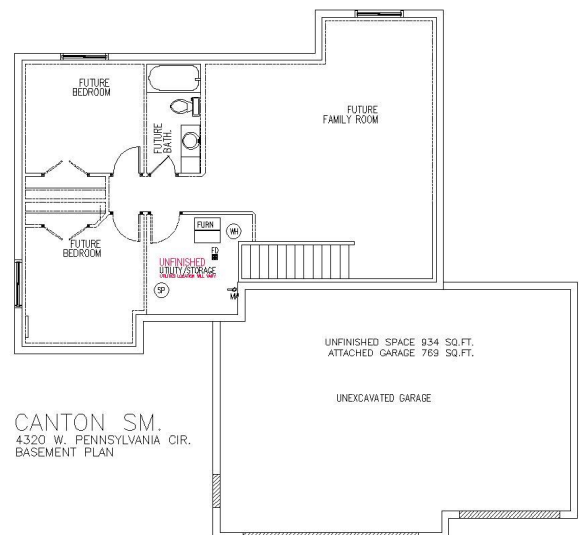

# The Canton (Modified) *(similar to...)*

Ranch | Approx. 1029 Sq. Ft. | Kitchen = 11'4" x 11'0" | Dining Room = 11'0" x 8'10" | Living Room = 10'6" x 14'1" | Master Bedroom = 11'6" x 11'9"

- 14 Seer Air Conditioner
- 95% Efficient Natural Gas Furnace
- 50 Gallon Electric Water Heater
- 2x6 Exterior Wall Construction
- 30 Year Warranty LP Smart Siding
- Garbage Disposal
- Stove, Refrigerator, Dishwasher & Microwave Range
- 1 Garage Door Opener
- Unfinished Basement
- Poplar Woodwork Throughout
- Maintenance Free, High-Performance Windows
- Vaulted Ceiling
- Cedar Deck
- Call for more details!