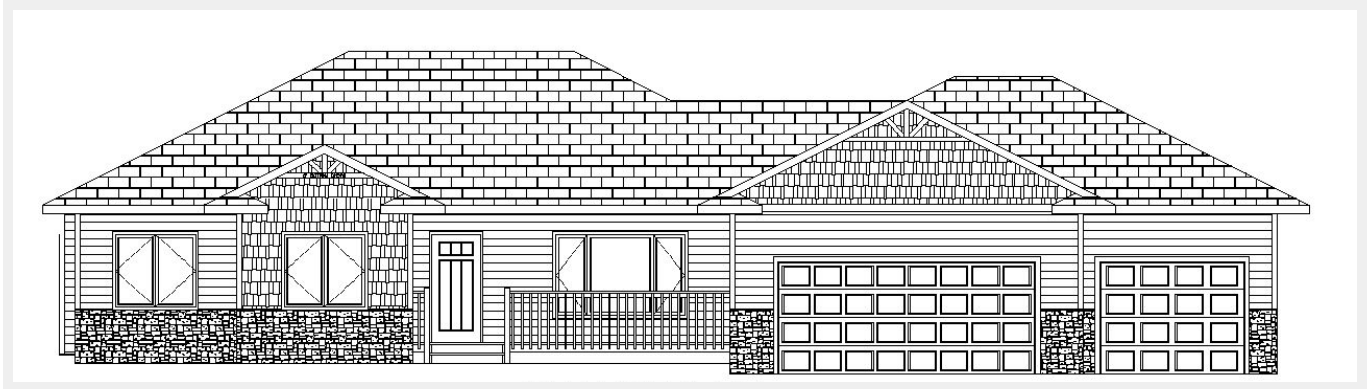

The Chamberlain *(similar to...)*

Ranch | Approx. 1518 Sq. Ft. | Kitchen = 14'6" x 14'6" | Dining Room = 10'7" x 11'6" | Living Room = 13'0" x 12'6" | Master Bedroom = 14'5" x 13'2"

- 14 Seer Air Conditioner
- 95% Efficient Natural Gas Furnace
- 50 Gallon Electric Water Heater
- 2x6 Exterior Wall Construction
- 30 Year Warranty LP Smart Siding
- Garbage Disposal
- Stove, Refrigerator, Dishwasher & Microwave Range
- 1 Garage Door Opener
- Unfinished Basement
- Poplar Woodwork Throughout
- Maintenance Free, High-Performance Windows
- 9' Ceilings Throughout
- Cedar Deck
- Call for more details!