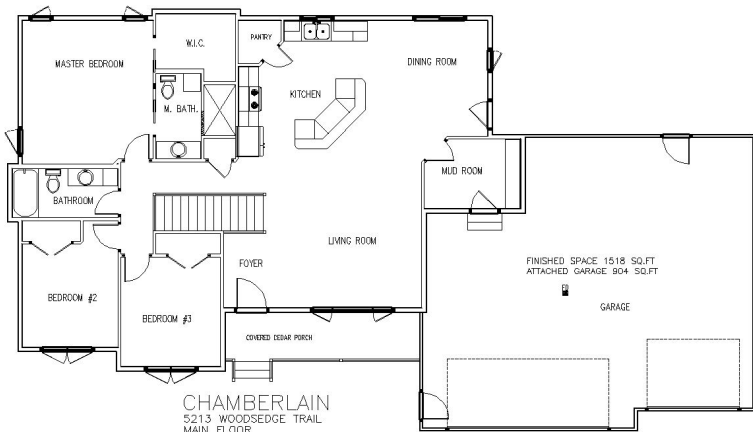

The Chamberlain *(similar to...)*

Ranch | Approx. 1518 Sq. Ft. | Kitchen = 14'6" x 14'6" | Dining Room = 10'7" x 11'6" | Living Room = 13'0" x 12'6" | Master Bedroom = 14'5" x 13'2"

- 14 Seer Air Conditioner
- 95% Efficient Natural Gas Furnace
- 50 Gallon Electric Water Heater
- 2x6 Exterior Wall Construction
- 30 Year Warranty LP Smart Siding
- Garbage Disposal
- Stove, Refrigerator, Dishwasher & Microwave Range
- 1 Garage Door Opener
- Unfinished Basement
- Poplar Woodwork Throughout
- Maintenance Free, High-Performance Windows
- 9' Ceilings Throughout
- Cedar Deck
- Call for more details!