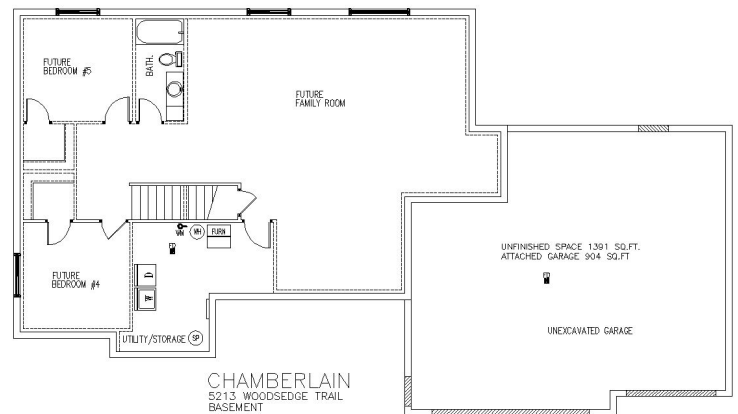

The Chamberlain *(similar to...)*

Ranch | Approx. 1518 Sq. Ft. | Kitchen = 14'6" x 14'6" | Dining Room = 10'7" x 11'6" | Living Room = 13'0" x 12'6" | Master Bedroom = 14'5" x 13'2"

- 14 Seer Air Conditioner
- 95% Efficient Natural Gas Furnace
- 50 Gallon Electric Water Heater
- 2x6 Exterior Wall Construction
- 30 Year Warranty LP Smart Siding
- Garbage Disposal
- Stove, Refrigerator, Dishwasher & Microwave Range
- 1 Garage Door Opener
- Unfinished Basement
- Poplar Woodwork Throughout
- Maintenance Free, High-Performance Windows
- 9' Ceilings Throughout
- Cedar Deck
- Call for more details!