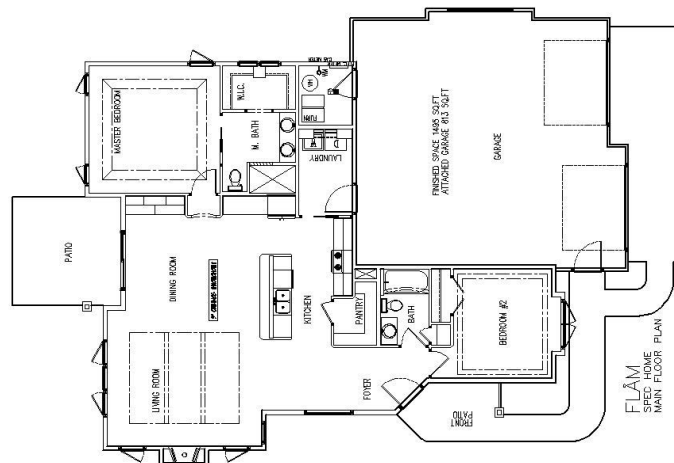

The Flåm *(similar to...)*

Villa Ranch | Approx. 1495 Sq. Ft. | Kitchen = 12'0" x 15'9" | Dining Room = 9'8" x 12'0" | Living Room = 15'1" x 17'1" | Master Bedroom = 14'1" x 14'5"

- Cozy Cottage-Inspired Exterior
- Covered Deck/Patio with Stone Column(s)
- Sod, Sprinkler, Landscape Rock, Edging, Trees & Shrubs
- Slab on Grade (option to build with basement)
- 2 or 3 Stall Garage
- Handicap Accessible
- Granite Countertops
- Hardwood Flooring
- Soft-close Custom Cabinetry
- Stove, Refrigerator, Dishwasher, Microwave Range, Washer & Dryer
- Large Master Vanity, Walk-in Tile Shower & Walk-in Closet
- 9-foot, Vaulted, Tray, Coffered and/or Racetrack Ceilings
- 95% Efficient Natural Gas Furnace
- 50-Gallon Electric Water Heater
- Part of Cherry Lake Reserve Homeowners Association
- Please, call us for more details