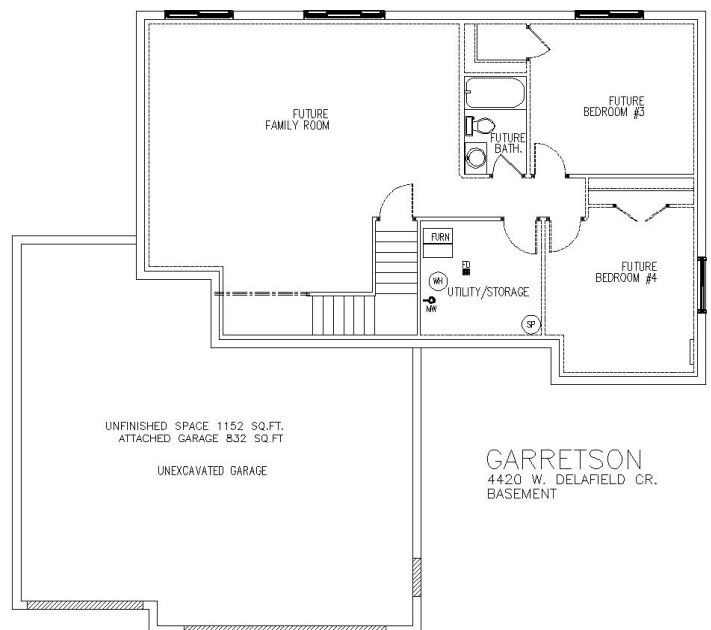

The Garretson *(similar to...)*

Ranch | Approx. 1261 Sq. Ft. | Kitchen = 12'0" x 12'0" | Dining Room = 10'0" x 9'6" | Living Room = 12'6" x 14'0" | Master Bedroom = 12'5" x 13'11"

- 14 Seer Air Conditioner
- 95% Efficient Natural Gas Furnace
- 50 Gallon Electric Water Heater
- 2x6 Exterior Wall Construction
- 30 Year Warranty LP Smart Siding
- Garbage Disposal
- Stove, Refrigerator, Dishwasher & Microwave Range
- 1 Garage Door Opener
- Unfinished Basement
- Poplar Woodwork Throughout
- Maintenance Free, High-Performance Windows
- Vaulted Ceiling
- Cedar Deck
- Call for more details!