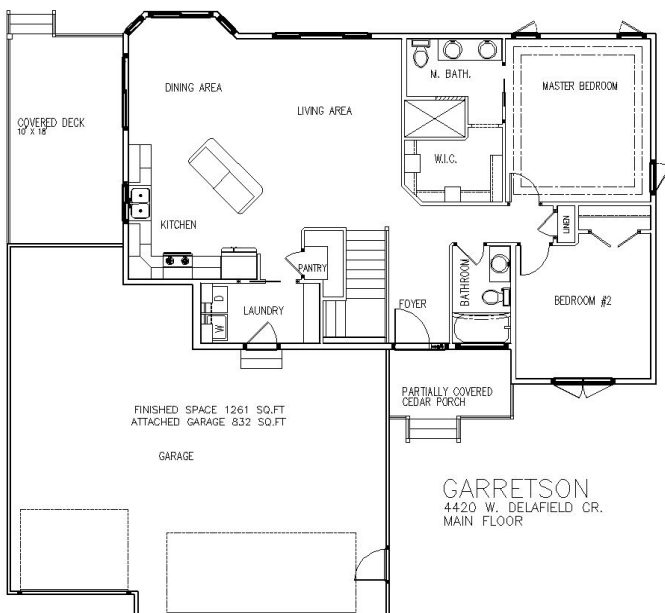

The Garretson *(similar to...)*

Ranch | Approx. 1261 Sq. Ft. | Kitchen = 12'0" x 12'0" | Dining Room = 10'0" x 9'6" | Living Room = 12'6" x 14'0" | Master Bedroom = 12'5" x 13'11"

- 14 Seer Air Conditioner
- 95% Efficient Natural Gas Furnace
- 50 Gallon Electric Water Heater
- 2x6 Exterior Wall Construction
- 30 Year Warranty LP Smart Siding
- Garbage Disposal
- Stove, Refrigerator, Dishwasher & Microwave Range
- 1 Garage Door Opener
- Unfinished Basement
- Poplar Woodwork Throughout
- Maintenance Free, High-Performance Windows
- Vaulted Ceiling
- Cedar Deck
- Call for more details!