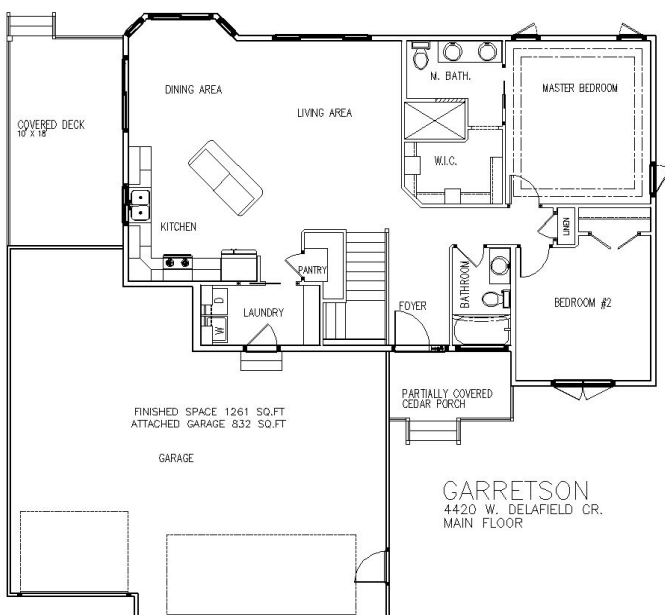

The Garretson *(similar to...)*

Ranch | Approx. 1261 Sq. Ft. | Kitchen = 12'0" x 12'0" | Dining Room = 10'0" x 9'6" | Living Room = 12'6" x 14'0" | Master Bedroom = 12'5" x 13'11"

- 14 Seer Air Conditioner
- 95% Efficient Natural Gas Furnace
- 50 Gallon Electric Water Heater
- 2x6 Exterior Wall Construction
- 30 Year Warranty LP Smart Siding
- Garbage Disposal
- Stove, Refrigerator, Dishwasher & Microwave Range
- 1 Garage Door Opener
- Unfinished Basement
- Poplar Woodwork Throughout
- Maintenance Free, High-Performance Windows
- Vaulted Ceiling
- Cedar Deck
- Call for more details!