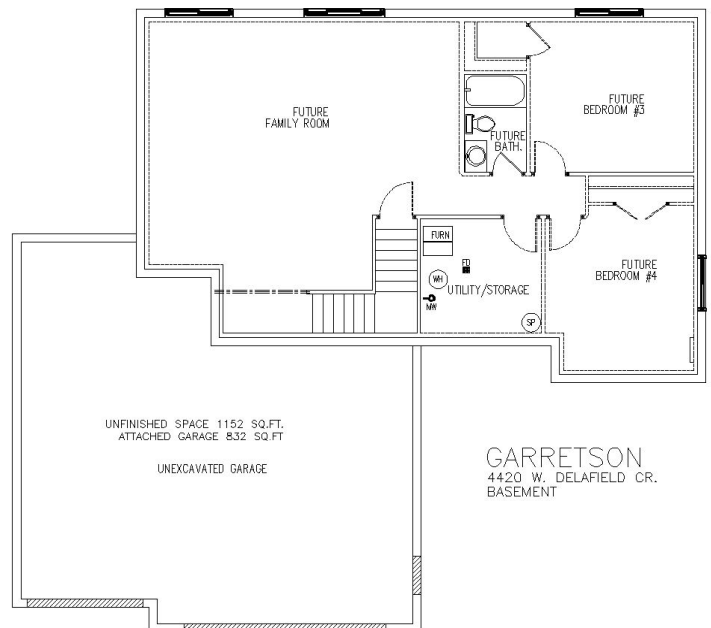

The Garretson *(similar to...)*

Ranch | Approx. 1261 Sq. Ft. | Kitchen = 12'0" x 12'0" | Dining Room = 10'0" x 9'6" | Living Room = 12'6" x 14'0" | Master Bedroom = 12'5" x 13'11"

- 14 Seer Air Conditioner
- 95% Efficient Natural Gas Furnace
- 50 Gallon Electric Water Heater
- 2x6 Exterior Wall Construction
- 30 Year Warranty LP Smart Siding
- Garbage Disposal
- Stove, Refrigerator, Dishwasher & Microwave Range
- 1 Garage Door Opener
- Unfinished Basement
- Poplar Woodwork Throughout
- Maintenance Free, High-Performance Windows
- Vaulted Ceiling
- Cedar Deck
- Call for more details!