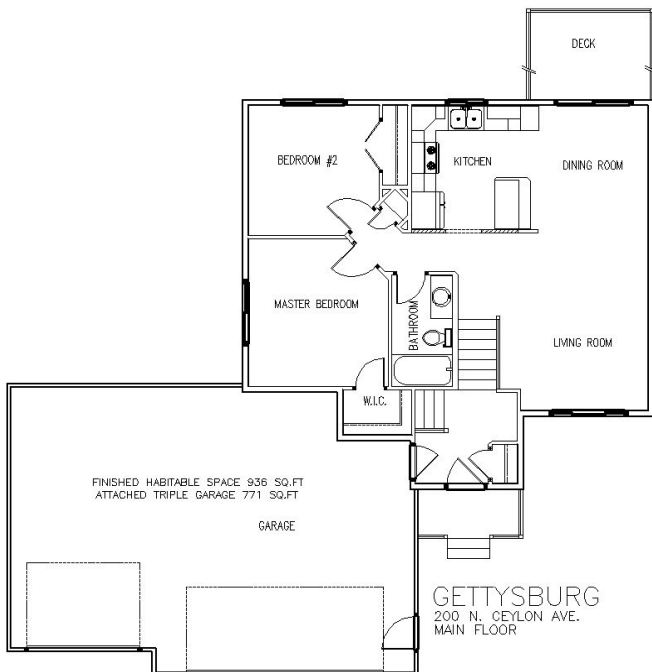

# The Gettysburg *(similar to...)*

Split Foyer | Approx. 936 Sq. Ft. | Kitchen = 11'0" x 11'0" | Dining Room = 8'8" x 11'0" | Living Room = 12'2" x 14'6" | Master Bedroom = 11'7" x 12'1"

- 14 Seer Air Conditioner
- 95% Efficient Natural Gas Furnace
- 50 Gallon Electric Water Heater
- 2x6 Exterior Wall Construction
- 30 Year Warranty LP Smart Siding
- Garbage Disposal
- Stove, Refrigerator, Dishwasher & Range Hood
- Unfinished Basement
- Poplar Woodwork Throughout
- Maintenance Free, High-Performance Windows
- Vaulted Ceilings
- Cedar Deck