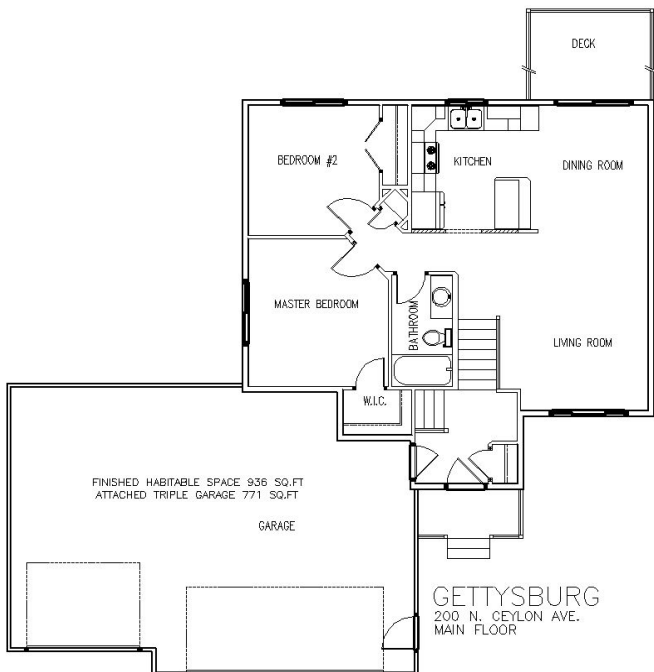

The Gettysburg *(similar to...)*

Split Foyer | Approx. 936 Sq. Ft. | Kitchen = 11'0" x 11'0" | Dining Room = 8'8" x 11'0" | Living Room = 12'2" x 14'6" | Master Bedroom = 11'7" x 12'1"

- 14 Seer Air Conditioner
- 95% Efficient Natural Gas Furnace
- 50 Gallon Electric Water Heater
- 2x6 Exterior Wall Construction
- 30 Year Warranty LP Smart Siding
- Garbage Disposal
- Stove, Refrigerator, Dishwasher & Range Hood
- Unfinished Basement
- Poplar Woodwork Throughout
- Maintenance Free, High-Performance Windows
- Vaulted Ceilings
- Cedar Deck