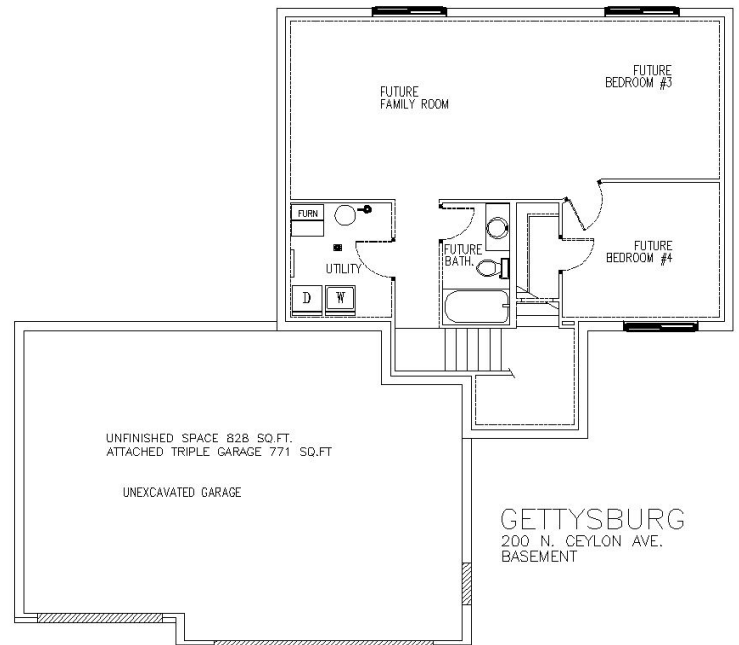

# The Gettysburg *(similar to...)*

Split Foyer | Approx. 936 Sq. Ft. | Kitchen = 11'0" x 11'0" | Dining Room = 8'8" x 11'0" | Living Room = 12'2" x 14'6" | Master Bedroom = 11'7" x 12'1"

- 14 Seer Air Conditioner
- 95% Efficient Natural Gas Furnace
- 50 Gallon Electric Water Heater
- 2x6 Exterior Wall Construction
- 30 Year Warranty LP Smart Siding
- Garbage Disposal
- Stove, Refrigerator, Dishwasher & Range Hood
- Unfinished Basement
- Poplar Woodwork Throughout
- Maintenance Free, High-Performance Windows
- Vaulted Ceilings
- Cedar Deck