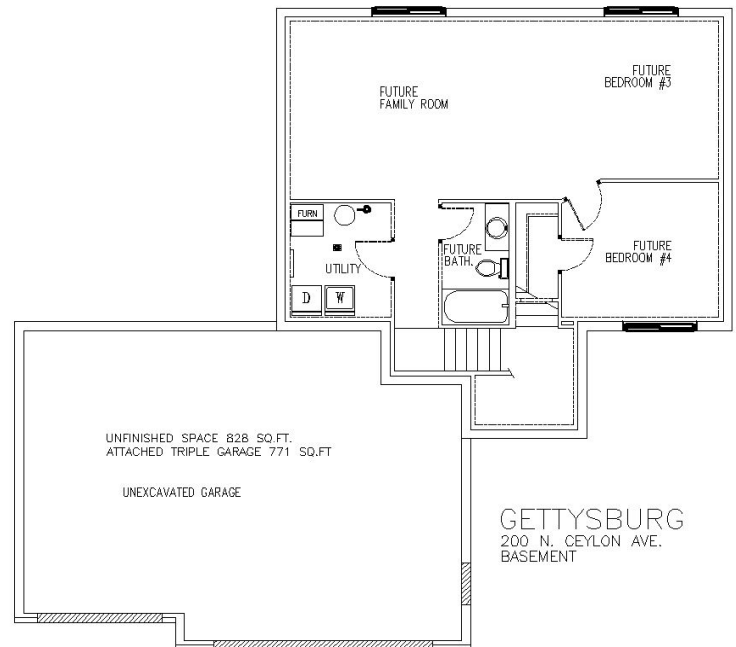

The Gettysburg *(similar to...)*

Split Foyer | Approx. 936 Sq. Ft. | Kitchen = 11'0" x 11'0" | Dining Room = 8'8" x 11'0" | Living Room = 12'2" x 14'6" | Master Bedroom = 11'7" x 12'1"

- 14 Seer Air Conditioner
- 95% Efficient Natural Gas Furnace
- 50 Gallon Electric Water Heater
- 2x6 Exterior Wall Construction
- 30 Year Warranty LP Smart Siding
- Garbage Disposal
- Stove, Refrigerator, Dishwasher & Range Hood
- Unfinished Basement
- Poplar Woodwork Throughout
- Maintenance Free, High-Performance Windows
- Vaulted Ceilings
- Cedar Deck