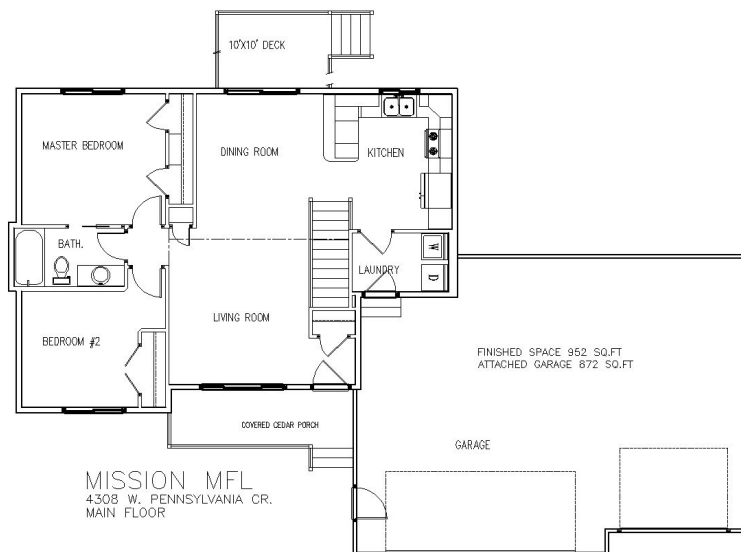

# The Mission *(similar to...)*

Ranch | Approx. 952 Sq. Ft. | Kitchen = 13'2" x 11'8" | Dining Room = 9'0" x 11'3" | Living Room = 10'0" x 12'2" | Master Bedroom = 12'4" x 11'3"

- 14 Seer Air Conditioner
- 95% Efficient Natural Gas Furnace
- 50 Gallon Electric Water Heater
- 2x6 Exterior Wall Construction
- 30 Year Warranty LP Smart Siding
- Garbage Disposal
- Stove, Refrigerator, Dishwasher & Range Hood
- Unfinished Basement
- Poplar Woodwork Throughout
- Maintenance Free, High-Performance Windows
- Vaulted Ceiling
- Cedar Deck