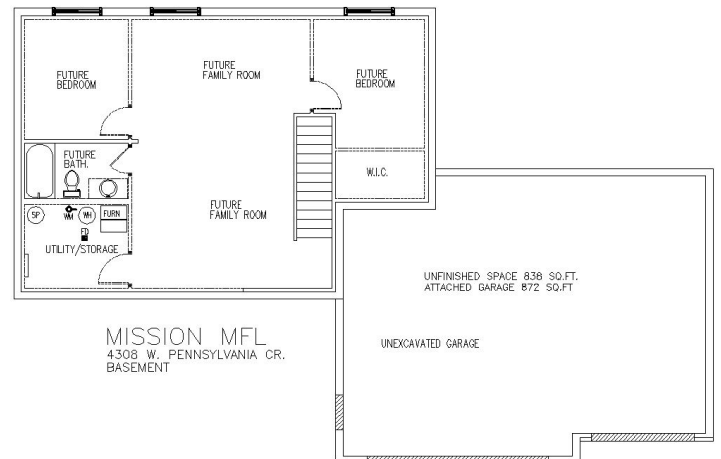

# The Mission *(similar to...)*

Ranch | Approx. 952 Sq. Ft. | Kitchen = 13'2" x 11'8" | Dining Room = 9'0" x 11'3" | Living Room = 10'0" x 12'2" | Master Bedroom = 12'4" x 11'3"

- 14 Seer Air Conditioner
- 95% Efficient Natural Gas Furnace
- 50 Gallon Electric Water Heater
- 2x6 Exterior Wall Construction
- 30 Year Warranty LP Smart Siding
- Garbage Disposal
- Stove, Refrigerator, Dishwasher & Range Hood
- Unfinished Basement
- Poplar Woodwork Throughout
- Maintenance Free, High-Performance Windows
- Vaulted Ceiling
- Cedar Deck