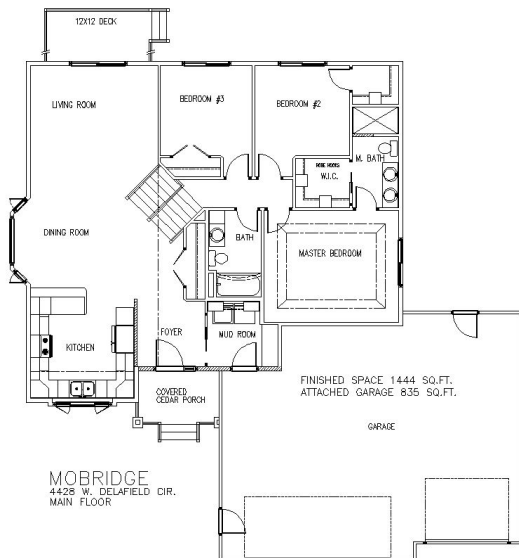

# The Mobridge *(similar to...)*

Multi-Level | Approx. 1444 Sq. Ft. | Kitchen = 11'6" x 12'0" | Dining Room = 10'0" x 11'6" | Living Room = 14'2" x 14'6" | Master Bedroom = 15'0" x 12'10"

- 14 Seer Air Conditioner
- 95% Efficient Natural Gas Furnace
- 50 Gallon Electric Water Heater
- 2x6 Exterior Wall Construction
- 30 Year Warranty LP Smart Siding
- Garbage Disposal
- Stove, Refrigerator, Dishwasher & Microwave Range
- 1 Garage Door Opener
- Room to Expand in Lower Level
- Poplar Woodwork Throughout
- Maintenance Free, High-Performance Windows
- Vaulted Ceiling
- Cedar Deck
- Call for more details!