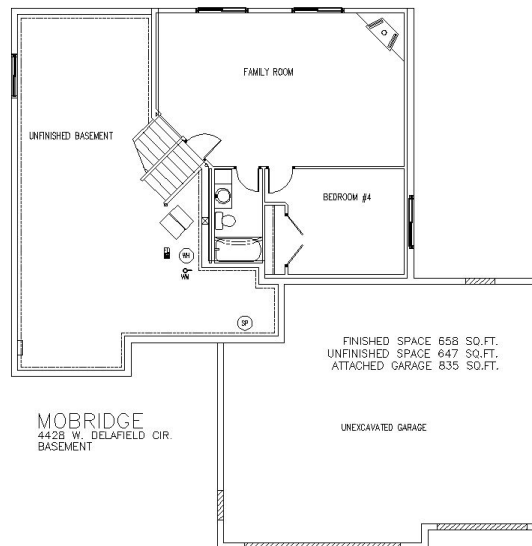

# The Mobridge *(similar to...)*

Multi-Level | Approx. 1444 Sq. Ft. | Kitchen = 11'6" x 12'0" | Dining Room = 10'0" x 11'6" | Living Room = 14'2" x 14'6" | Master Bedroom = 15'0" x 12'10"

- 14 Seer Air Conditioner
- 95% Efficient Natural Gas Furnace
- 50 Gallon Electric Water Heater
- 2x6 Exterior Wall Construction
- 30 Year Warranty LP Smart Siding
- Garbage Disposal
- Stove, Refrigerator, Dishwasher & Microwave Range
- 1 Garage Door Opener
- Room to Expand in Lower Level
- Poplar Woodwork Throughout
- Maintenance Free, High-Performance Windows
- Vaulted Ceiling
- Cedar Deck
- Call for more details!