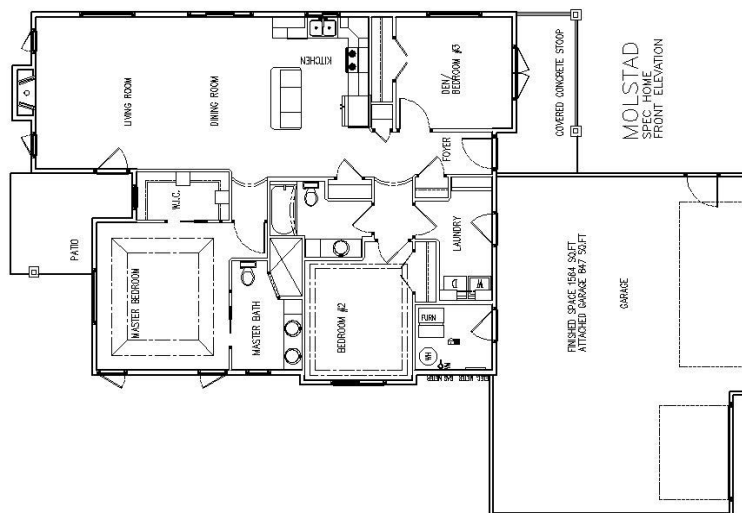

# The Molstad *(similar to...)*

Villa Ranch | Approx. 1564 Sq. Ft. | Kitchen = 11'2" x 11'6" | Dining Room = 7'0" x 11'2" | Living Room = 12'6" x 11'2" | Master Bedroom = 14'8" x 13'0"

- Cozy Cottage-Inspired Exterior
- Covered Deck/Patio with Stone Column(s)
- Sod, Sprinkler, Landscape Rock, Edging, Trees & Shrubs
- Slab on Grade (option to build with basement)
- 2 or 3 Stall Garage
- Handicap Accessible
- Granite Countertops
- Hardwood Flooring
- Soft-close Custom Cabinetry
- Stove, Refrigerator, Dishwasher, Microwave Range, Washer & Dryer
- Large Master Vanity, Walk-in Tile Shower & Walk-in Closet
- 9-foot, Vaulted, Tray, Coffered and/or Racetrack Ceilings
- 95% Efficient Natural Gas Furnace
- 50-Gallon Electric Water Heater
- Part of Cherry Lake Reserve Homeowners Association
- Please, call us for more details