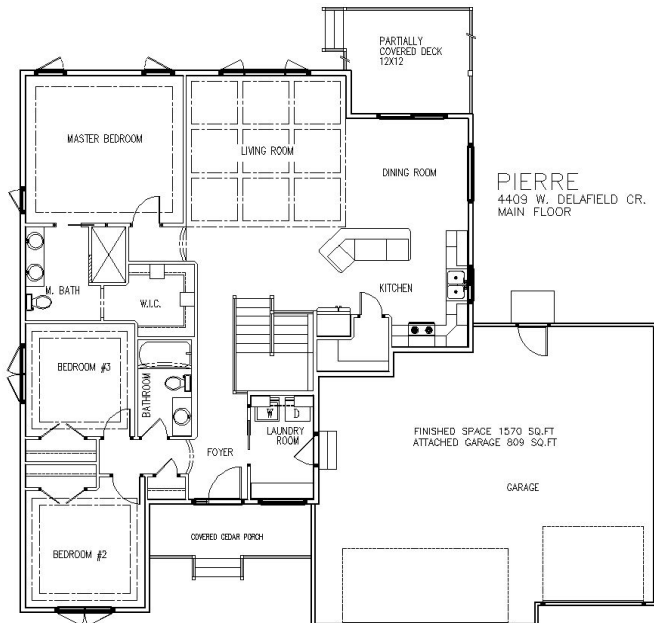

# The Pierre *(similar to...)*

Ranch | Approx. 1570 Sq. Ft. | Kitchen = 12'6" x 12'0" | Dining Room = 10'3" x 10'9" | Living Room = 14'0" x 14'9" | Master Bedroom = 13'8" x 14'7"

- 14 Seer Air Conditioner
- 95% Efficient Natural Gas Furnace
- 50 Gallon Electric Water Heater
- 2x6 Exterior Wall Construction
- 30 Year Warranty LP Smart Siding
- Garbage Disposal
- Stove, Refrigerator, Dishwasher & Microwave Range
- 1 Garage Door Opener
- Unfinished Basement
- Poplar Woodwork Throughout
- Maintenance Free, High-Performance Windows
- 9' Ceilings Throughout
- Cedar Deck
- Call for more details!