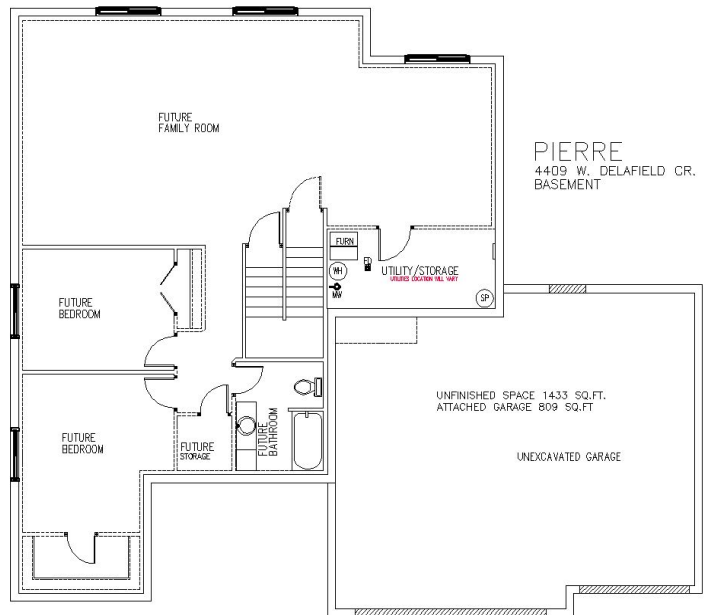

# The Pierre *(similar to...)*

Ranch | Approx. 1570 Sq. Ft. | Kitchen = 12'6" x 12'0" | Dining Room = 10'3" x 10'9" | Living Room = 14'0" x 14'9" | Master Bedroom = 13'8" x 14'7"

- 14 Seer Air Conditioner
- 95% Efficient Natural Gas Furnace
- 50 Gallon Electric Water Heater
- 2x6 Exterior Wall Construction
- 30 Year Warranty LP Smart Siding
- Garbage Disposal
- Stove, Refrigerator, Dishwasher & Microwave Range
- 1 Garage Door Opener
- Unfinished Basement
- Poplar Woodwork Throughout
- Maintenance Free, High-Performance Windows
- 9' Ceilings Throughout
- Cedar Deck
- Call for more details!