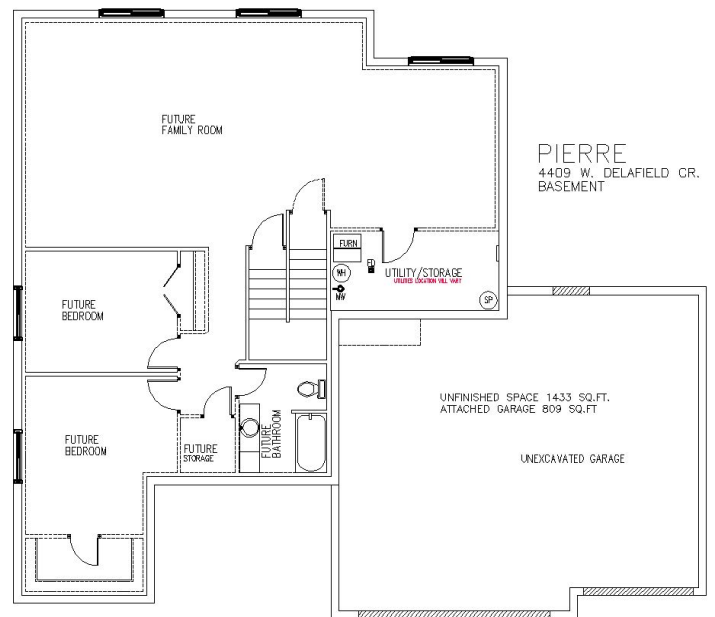

The Pierre *(similar to...)*

Ranch | Approx. 1570 Sq. Ft. | Kitchen = 12'6" x 12'0" | Dining Room = 10'3" x 10'9" | Living Room = 14'0" x 14'9" | Master Bedroom = 13'8" x 14'7"

- 14 Seer Air Conditioner
- 95% Efficient Natural Gas Furnace
- 50 Gallon Electric Water Heater
- 2x6 Exterior Wall Construction
- 30 Year Warranty LP Smart Siding
- Garbage Disposal
- Stove, Refrigerator, Dishwasher & Microwave Range
- 1 Garage Door Opener
- Unfinished Basement
- Poplar Woodwork Throughout
- Maintenance Free, High-Performance Windows
- 9' Ceilings Throughout
- Cedar Deck
- Call for more details!