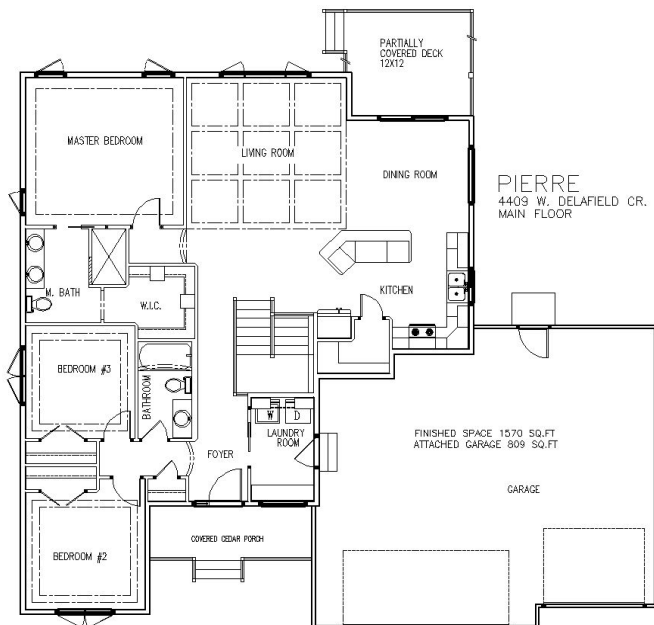

The Pierre *(similar to...)*

Ranch | Approx. 1570 Sq. Ft. | Kitchen = 12'6" x 12'0" | Dining Room = 10'3" x 10'9" | Living Room = 14'0" x 14'9" | Master Bedroom = 13'8" x 14'7"

- 14 Seer Air Conditioner
- 95% Efficient Natural Gas Furnace
- 50 Gallon Electric Water Heater
- 2x6 Exterior Wall Construction
- 30 Year Warranty LP Smart Siding
- Garbage Disposal
- Stove, Refrigerator, Dishwasher & Microwave Range
- 1 Garage Door Opener
- Unfinished Basement
- Poplar Woodwork Throughout
- Maintenance Free, High-Performance Windows
- 9' Ceilings Throughout
- Cedar Deck
- Call for more details!