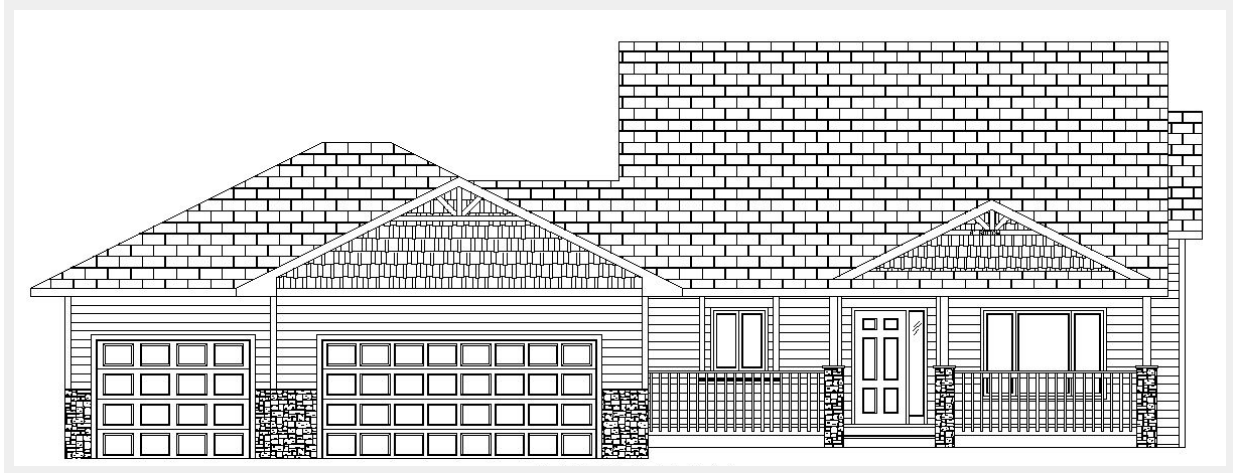

The Spearfish *(similar to...)*

Multi-Level | Approx. 1376 Sq. Ft. | Kitchen = 11'0" x 10'6" | Dining Room = 11'6" x 8'0" | Living Room = 12'0" x 16'6" | Master Bedroom = 12'1" x 13'11"

- 14 Seer Air Conditioner
- 95% Efficient Natural Gas Furnace
- 50 Gallon Electric Water Heater
- 2x6 Exterior Wall Construction
- 30 Year Warranty LP Smart Siding
- Garbage Disposal
- Stove, Refrigerator, Dishwasher & Microwave Range
- 1 Garage Door Opener
- Room to Expand in Lower Level
- Poplar Woodwork Throughout
- Maintenance Free, High-Performance Windows
- Vaulted Ceiling
- Cedar Deck
- Call for more details!