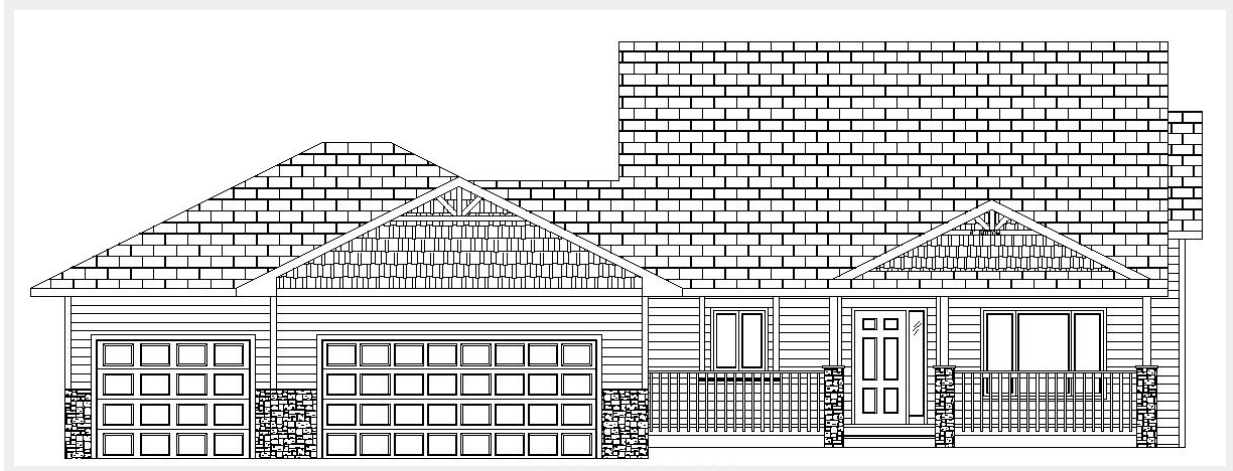

The Spearfish *(similar to...)*

Multi-Level | Approx. 1376 Sq. Ft. | Kitchen = 11'0" x 10'6" | Dining Room = 11'6" x 8'0" | Living Room = 12'0" x 16'6" | Master Bedroom = 12'1" x 13'11"

- 14 Seer Air Conditioner
- 95% Efficient Natural Gas Furnace
- 50 Gallon Electric Water Heater
- 2x6 Exterior Wall Construction
- 30 Year Warranty LP Smart Siding
- Garbage Disposal
- Stove, Refrigerator, Dishwasher & Microwave Range
- 1 Garage Door Opener
- Room to Expand in Lower Level
- Poplar Woodwork Throughout
- Maintenance Free, High-Performance Windows
- Vaulted Ceiling
- Cedar Deck
- Call for more details!