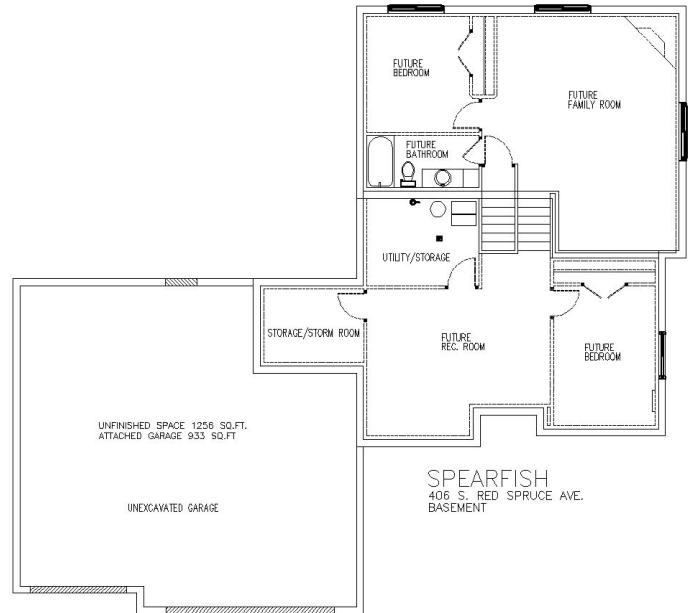

The Spearfish *(similar to...)*

Multi-Level | Approx. 1376 Sq. Ft. | Kitchen = 11'0" x 10'6" | Dining Room = 11'6" x 8'0" | Living Room = 12'0" x 16'6" | Master Bedroom = 12'1" x 13'11"

- 14 Seer Air Conditioner
- 95% Efficient Natural Gas Furnace
- 50 Gallon Electric Water Heater
- 2x6 Exterior Wall Construction
- 30 Year Warranty LP Smart Siding
- Garbage Disposal
- Stove, Refrigerator, Dishwasher & Microwave Range
- 1 Garage Door Opener
- Room to Expand in Lower Level
- Poplar Woodwork Throughout
- Maintenance Free, High-Performance Windows
- Vaulted Ceiling
- Cedar Deck
- Call for more details!