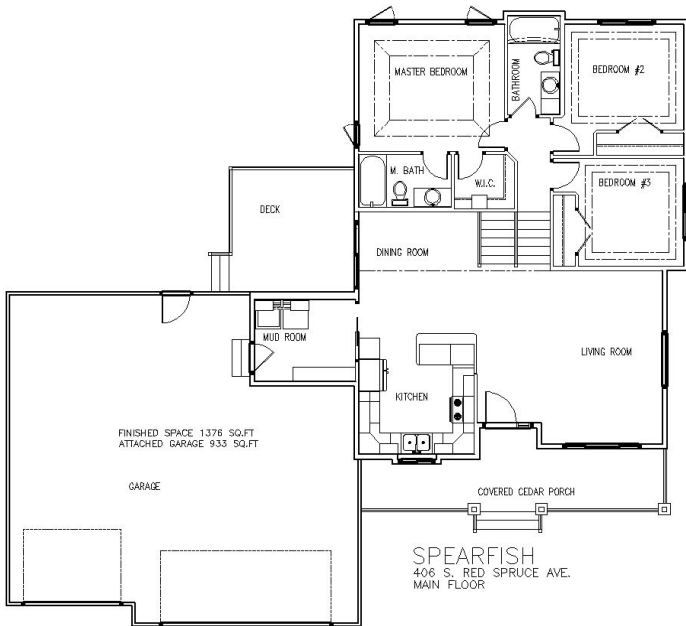

The Spearfish *(similar to...)*

Multi-Level | Approx. 1376 Sq. Ft. | Kitchen = 11'0" x 10'6" | Dining Room = 11'6" x 8'0" | Living Room = 12'0" x 16'6" | Master Bedroom = 12'1" x 13'11"

- 14 Seer Air Conditioner
- 95% Efficient Natural Gas Furnace
- 50 Gallon Electric Water Heater
- 2x6 Exterior Wall Construction
- 30 Year Warranty LP Smart Siding
- Garbage Disposal
- Stove, Refrigerator, Dishwasher & Microwave Range
- 1 Garage Door Opener
- Room to Expand in Lower Level
- Poplar Woodwork Throughout
- Maintenance Free, High-Performance Windows
- Vaulted Ceiling
- Cedar Deck
- Call for more details!