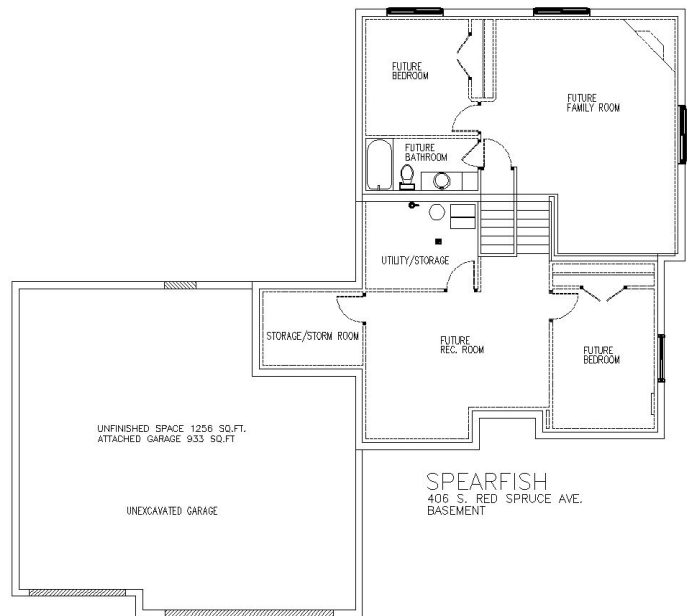

The Spearfish *(similar to...)*

Multi-Level | Approx. 1376 Sq. Ft. | Kitchen = 11'0" x 10'6" | Dining Room = 11'6" x 8'0" | Living Room = 12'0" x 16'6" | Master Bedroom = 12'1" x 13'11"

- 14 Seer Air Conditioner
- 95% Efficient Natural Gas Furnace
- 50 Gallon Electric Water Heater
- 2x6 Exterior Wall Construction
- 30 Year Warranty LP Smart Siding
- Garbage Disposal
- Stove, Refrigerator, Dishwasher & Microwave Range
- 1 Garage Door Opener
- Room to Expand in Lower Level
- Poplar Woodwork Throughout
- Maintenance Free, High-Performance Windows
- Vaulted Ceiling
- Cedar Deck
- Call for more details!