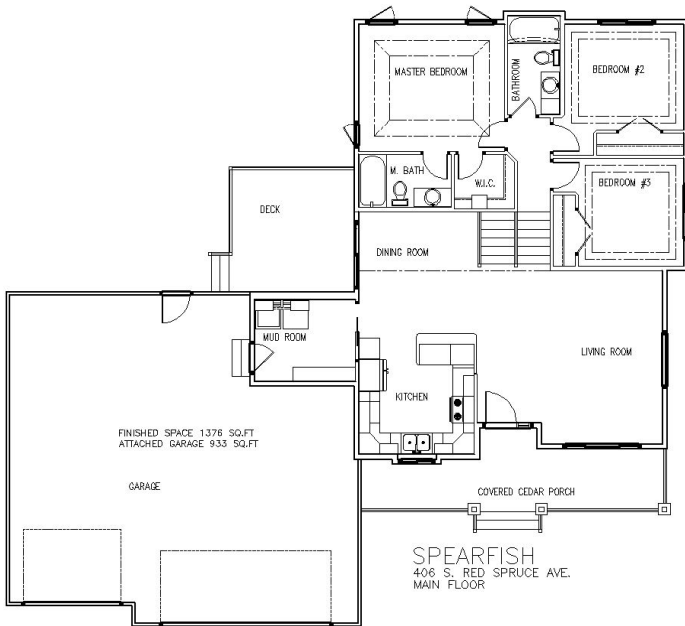

The Spearfish *(similar to...)*

Multi-Level | Approx. 1376 Sq. Ft. | Kitchen = 11'0" x 10'6" | Dining Room = 11'6" x 8'0" | Living Room = 12'0" x 16'6" | Master Bedroom = 12'1" x 13'11"

- 14 Seer Air Conditioner
- 95% Efficient Natural Gas Furnace
- 50 Gallon Electric Water Heater
- 2x6 Exterior Wall Construction
- 30 Year Warranty LP Smart Siding
- Garbage Disposal
- Stove, Refrigerator, Dishwasher & Microwave Range
- 1 Garage Door Opener
- Room to Expand in Lower Level
- Poplar Woodwork Throughout
- Maintenance Free, High-Performance Windows
- Vaulted Ceiling
- Cedar Deck
- Call for more details!