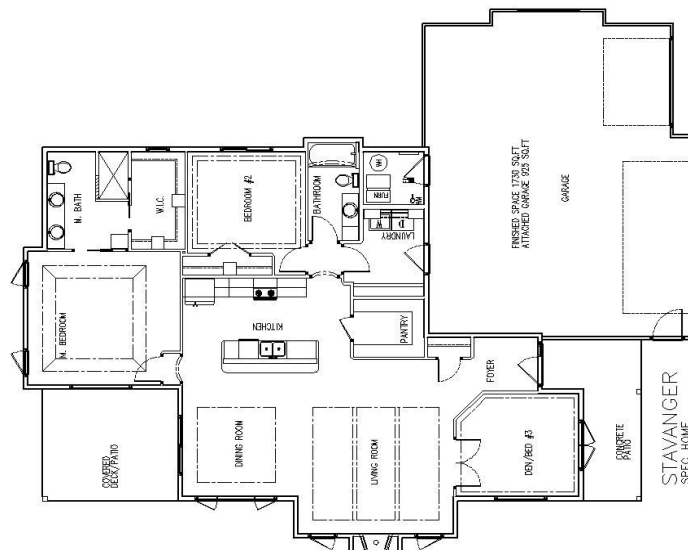

# The Stavanger *(similar to...)*

Villa Ranch | Approx. 1730 Sq. Ft. | Kitchen = 12'2" x 17'6" | Dining Room = 11'1" x 11'7" | Living Room = 16'1" x 13'7" | Master Bedroom = 14'3" x 15'8"

- Cozy Cottage-Inspired Exterior
- Covered Deck/Patio with Stone Column(s)
- Sod, Sprinkler, Landscape Rock, Edging, Trees & Shrubs
- Slab on Grade (option to build with basement)
- 2 or 3 Stall Garage
- Handicap Accessible
- Granite Countertops
- Hardwood Flooring
- Soft-close Custom Cabinetry
- Stove, Refrigerator, Dishwasher, Microwave Range, Washer & Dryer
- Large Master Vanity, Walk-in Tile Shower & Walk-in Closet
- 9-foot, Vaulted, Tray, Coffered and/or Racetrack Ceilings
- 95% Efficient Natural Gas Furnace
- 50-Gallon Electric Water Heater
- Part of Cherry Lake Reserve Homeowners Association
- Please, call us for more details