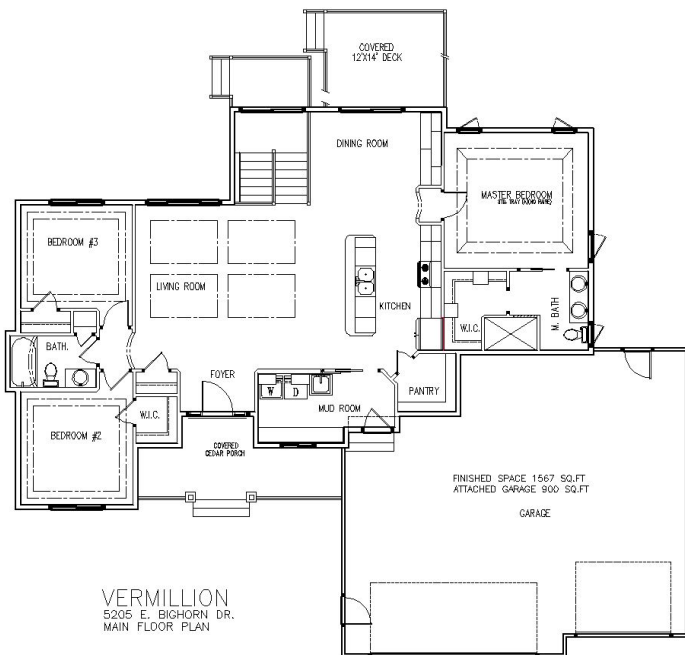

The Vermillion *(similar to...)*

Ranch | Approx. 1567 Sq. Ft. | Kitchen = 12'9" x 11'0" | Dining Room = 13'1" x 10'0" | Living Room = 17'8" x 13'0" | Master Bedroom = 13'0" x 14'1"

- 14 Seer Air Conditioner
- 95% Efficient Natural Gas Furnace
- 50 Gallon Electric Water Heater
- 2x6 Exterior Wall Construction
- 30 Year Warranty LP Smart Siding
- Garbage Disposal
- Stove, Refrigerator, Dishwasher & Microwave Range
- 1 Garage Door Opener
- Unfinished Basement
- Poplar Woodwork Throughout
- Maintenance Free, High-Performance Windows
- 9' Ceilings Throughout
- Cedar Deck
- Call for more details!