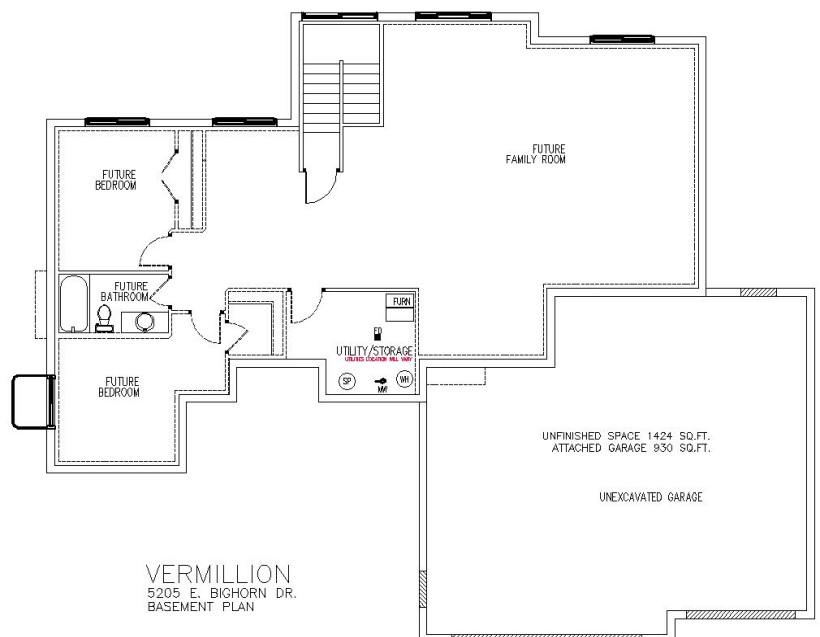

The Vermillion *(similar to...)*

Ranch | Approx. 1567 Sq. Ft. | Kitchen = 12'9" x 11'0" | Dining Room = 13'1" x 10'0" | Living Room = 17'8" x 13'0" | Master Bedroom = 13'0" x 14'1"

- 14 Seer Air Conditioner
- 95% Efficient Natural Gas Furnace
- 50 Gallon Electric Water Heater
- 2x6 Exterior Wall Construction
- 30 Year Warranty LP Smart Siding
- Garbage Disposal
- Stove, Refrigerator, Dishwasher & Microwave Range
- 1 Garage Door Opener
- Unfinished Basement
- Poplar Woodwork Throughout
- Maintenance Free, High-Performance Windows
- 9' Ceilings Throughout
- Cedar Deck
- Call for more details!

16'-0"x7'-0" OVERHEAD DOOR

9'-0"x7'-0" OVERHEAD DOOR

(All information deemed reliable, but not guaranteed)