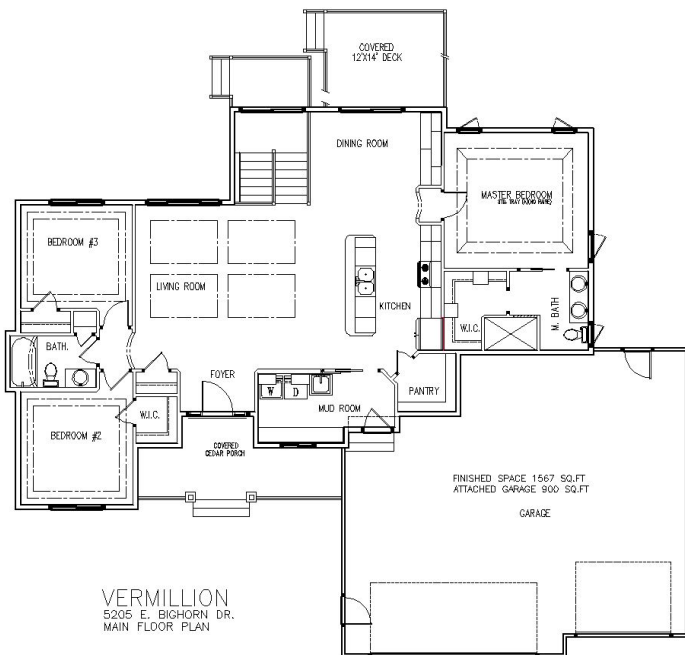

The Vermillion *(similar to...)*

Ranch | Approx. 1567 Sq. Ft. | Kitchen = 12'9" x 11'0" | Dining Room = 13'1" x 10'0" | Living Room = 17'8" x 13'0" | Master Bedroom = 13'0" x 14'1"

- 14 Seer Air Conditioner
- 95% Efficient Natural Gas Furnace
- 50 Gallon Electric Water Heater
- 2x6 Exterior Wall Construction
- 30 Year Warranty LP Smart Siding
- Garbage Disposal
- Stove, Refrigerator, Dishwasher & Microwave Range
- 1 Garage Door Opener
- Unfinished Basement
- Poplar Woodwork Throughout
- Maintenance Free, High-Performance Windows
- 9' Ceilings Throughout
- Cedar Deck
- Call for more details!

16'-0"x7'-0" OVERHEAD DOOR

9'-0"x7'-0" OVERHEAD DOOR

(All information deemed reliable, but not guaranteed)