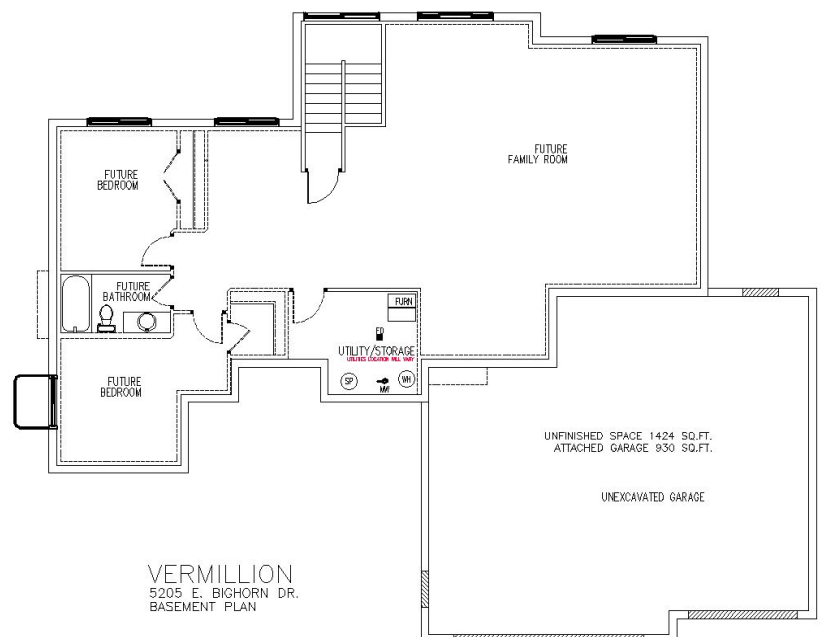

The Vermillion *(similar to...)*

Ranch | Approx. 1567 Sq. Ft. | Kitchen = 12'9" x 11'0" | Dining Room = 13'1" x 10'0" | Living Room = 17'8" x 13'0" | Master Bedroom = 13'0" x 14'1"

- 14 Seer Air Conditioner
- 95% Efficient Natural Gas Furnace
- 50 Gallon Electric Water Heater
- 2x6 Exterior Wall Construction
- 30 Year Warranty LP Smart Siding
- Garbage Disposal
- Stove, Refrigerator, Dishwasher & Microwave Range
- 1 Garage Door Opener
- Unfinished Basement
- Poplar Woodwork Throughout
- Maintenance Free, High-Performance Windows
- 9' Ceilings Throughout
- Cedar Deck
- Call for more details!