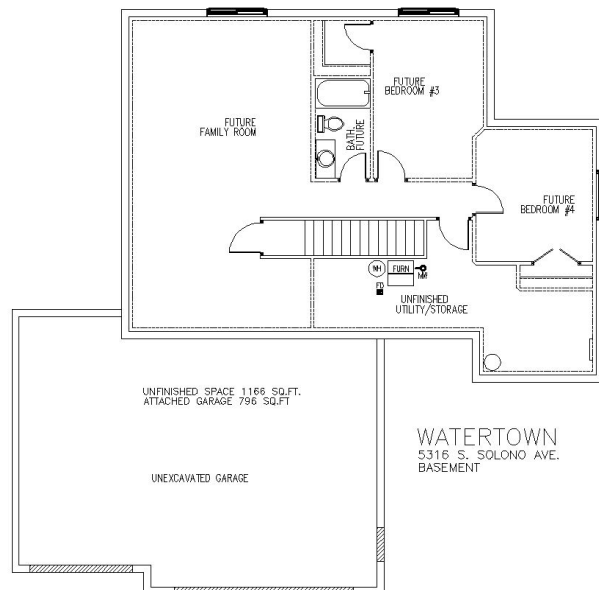

The Watertown *(similar to...)*

Ranch | Approx. 1291 Sq. Ft. | Kitchen = 11'2" x 14'4" | Dining Room = 10'0" x 9'6" | Living Room = 13'4" x 14'10" | Master Bedroom = 13'10" x 13'0"

- 14 Seer Air Conditioner
- 95% Efficient Natural Gas Furnace
- 50 Gallon Electric Water Heater
- 2x6 Exterior Wall Construction
- 30 Year Warranty LP Smart Siding
- Garbage Disposal
- Stove, Refrigerator, Dishwasher & Microwave Range
- 1 Garage Door Opener
- Unfinished Basement
- Poplar Woodwork Throughout
- Maintenance Free, High-Performance Windows
- Vaulted Ceiling
- Cedar Deck
- Call for more details!