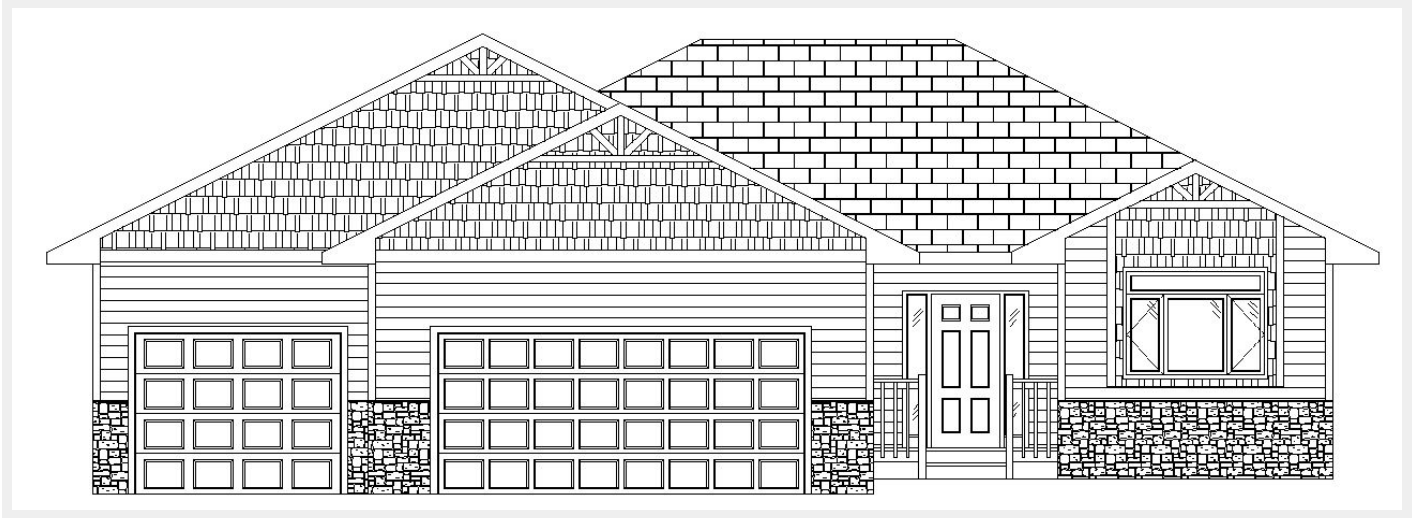

The Watertown *(similar to...)*

Ranch | Approx. 1291 Sq. Ft. | Kitchen = 11'2" x 14'4" | Dining Room = 10'0" x 9'6" | Living Room = 13'4" x 14'10" | Master Bedroom = 13'10" x 13'0"

- 14 Seer Air Conditioner
- 95% Efficient Natural Gas Furnace
- 50 Gallon Electric Water Heater
- 2x6 Exterior Wall Construction
- 30 Year Warranty LP Smart Siding
- Garbage Disposal
- Stove, Refrigerator, Dishwasher & Microwave Range
- 1 Garage Door Opener
- Unfinished Basement
- Poplar Woodwork Throughout
- Maintenance Free, High-Performance Windows
- Vaulted Ceiling
- Cedar Deck
- Call for more details!