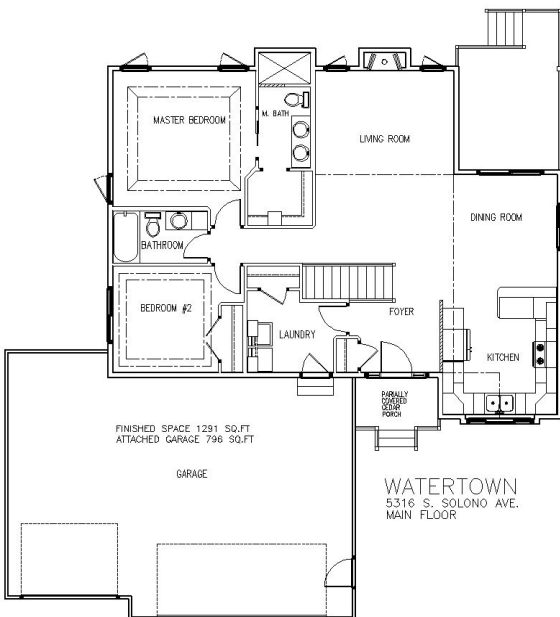

The Watertown *(similar to...)*

Ranch | Approx. 1291 Sq. Ft. | Kitchen = 11'2" x 14'4" | Dining Room = 10'0" x 9'6" | Living Room = 13'4" x 14'10" | Master Bedroom = 13'10" x 13'0"

- 14 Seer Air Conditioner
- 95% Efficient Natural Gas Furnace
- 50 Gallon Electric Water Heater
- 2x6 Exterior Wall Construction
- 30 Year Warranty LP Smart Siding
- Garbage Disposal
- Stove, Refrigerator, Dishwasher & Microwave Range
- 1 Garage Door Opener
- Unfinished Basement
- Poplar Woodwork Throughout
- Maintenance Free, High-Performance Windows
- Vaulted Ceiling
- Cedar Deck
- Call for more details!