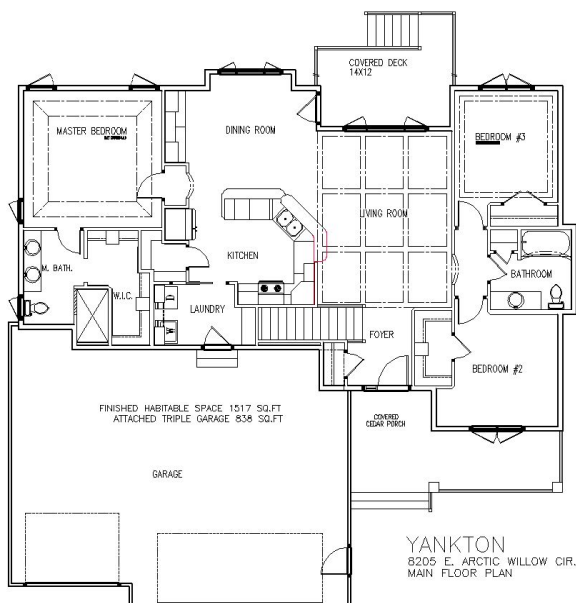

# The Yankton *(similar to...)*

Ranch | Approx. 1517 Sq. Ft. | Kitchen = 13'0" x 13'6" | Dining Room = 13'0" x 8'7" | Living Room = 13'4" x 17'6" | Master Bedroom = 13'9" x 13'5"

- 14 Seer Air Conditioner
- 95% Efficient Natural Gas Furnace
- 50 Gallon Electric Water Heater
- 2x6 Exterior Wall Construction
- 30 Year Warranty LP Smart Siding
- Garbage Disposal
- Stove, Refrigerator, Dishwasher & Microwave Range
- 1 Garage Door Opener
- Unfinished Basement
- Poplar Woodwork Throughout
- Maintenance Free, High-Performance Windows
- 9' Ceilings Throughout
- Cedar Deck
- Call for more details!