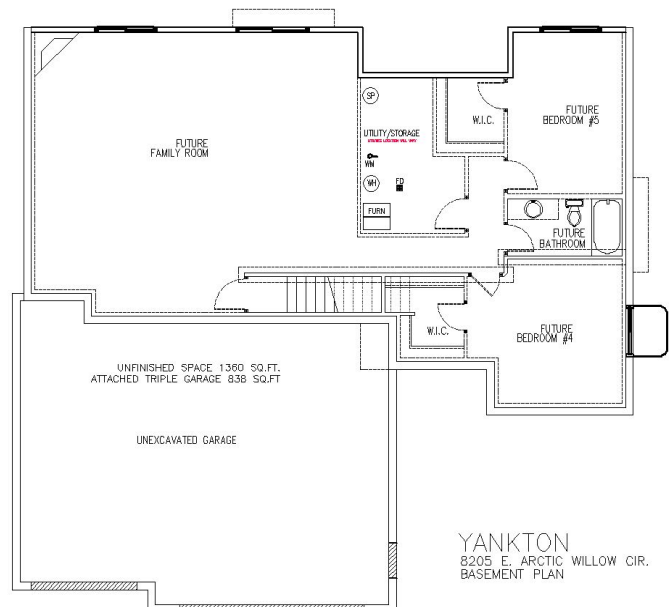

# The Yankton *(similar to...)*

Ranch | Approx. 1517 Sq. Ft. | Kitchen = 13'0" x 13'6" | Dining Room = 13'0" x 8'7" | Living Room = 13'4" x 17'6" | Master Bedroom = 13'9" x 13'5"

- 14 Seer Air Conditioner
- 95% Efficient Natural Gas Furnace
- 50 Gallon Electric Water Heater
- 2x6 Exterior Wall Construction
- 30 Year Warranty LP Smart Siding
- Garbage Disposal
- Stove, Refrigerator, Dishwasher & Microwave Range
- 1 Garage Door Opener
- Unfinished Basement
- Poplar Woodwork Throughout
- Maintenance Free, High-Performance Windows
- 9' Ceilings Throughout
- Cedar Deck
- Call for more details!